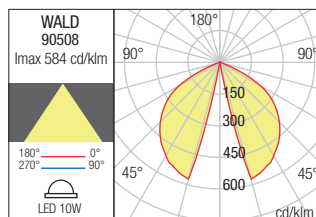

## WALL LAMP • APLICĂ

Code	Finishing					
<b>90508</b>	Dark Grey					
LED type	Input voltage	Power	CCT	Luminous Flux Source/system	Optics	CRI
COB LED, 1 pcs	100-240V, 50/60Hz	10W	3000K	986/650 lm	130°	80